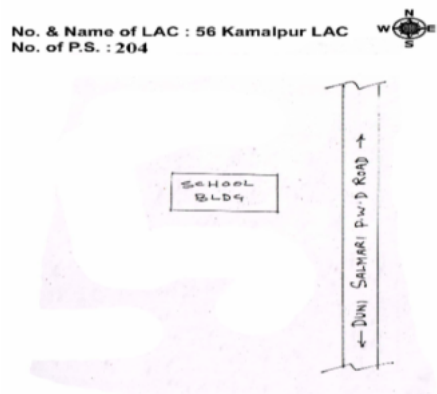

Nazri Naksha

Google Map View