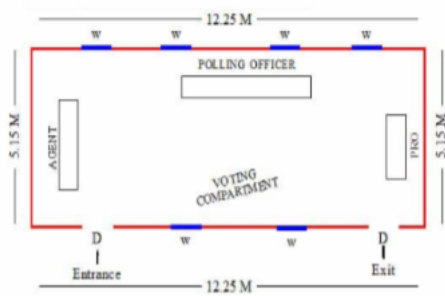

Cad View

Key MAP View

No. & Name of LAC : 56 Kamalpur LAC
No. of P.S. : 176