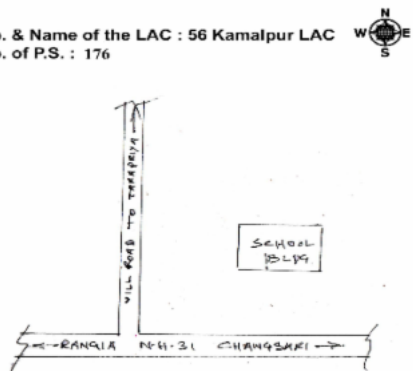

Nazri Naksha

Google Map View

No. & Name of the LAC : 56 Kamalpur LAC
No. of P.S. : 176