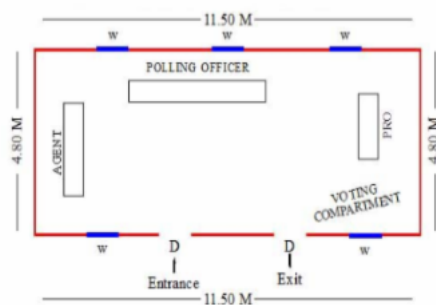

Cad View

Key MAP View

No. & Name of LAC : 56 Kamalpur LAC
No. of P.S. : 177