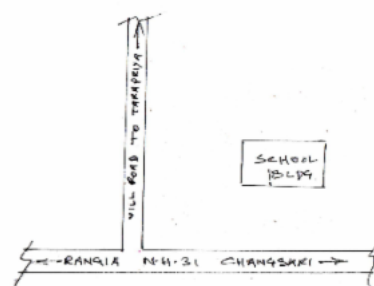

No. & Name of the LAC : 56 Kamalpur LAC
No. of P.S. : 177