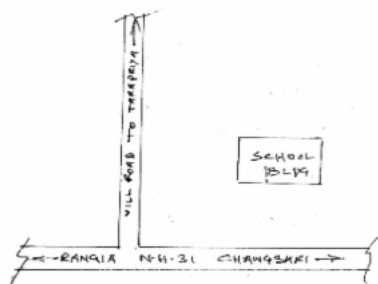

Nazri Naksha

Google Map View

No. & Name of the LAC : 56 Kamalpur LAC
No. of P.S. : 177