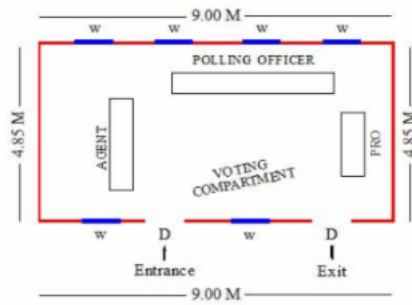

Cad View

Key MAP View

No. & Name of LAC : 56 Kamalpur LAC
No. of P.S. : 175