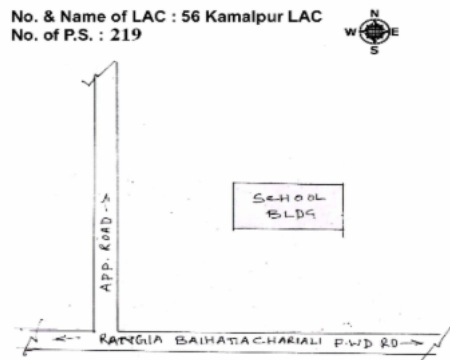

Nazri Naksha

Google Map View