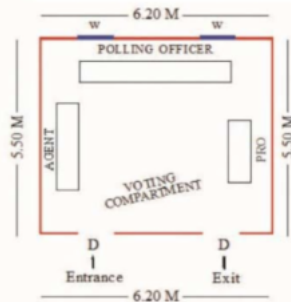

Cad View

Key MAP View

No. & Name of LAC : 56 Kamalpur LAC
No. of P.S. : 220

No. & Name of LAC : 56 Kamalpur LAC
No. of P.S. : 220

SCHOOL
BLDG

← RANGIA BAIHATCHARIALI PWD RD →