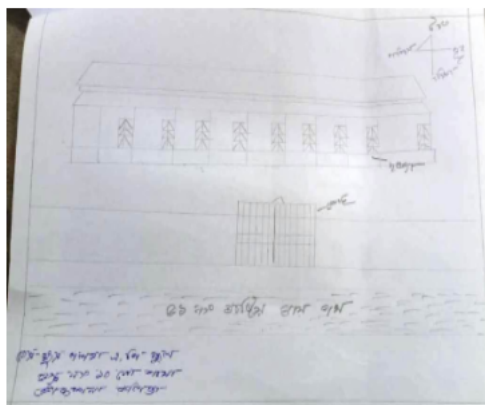

Polling Station Building Front View

Nazri Naksha