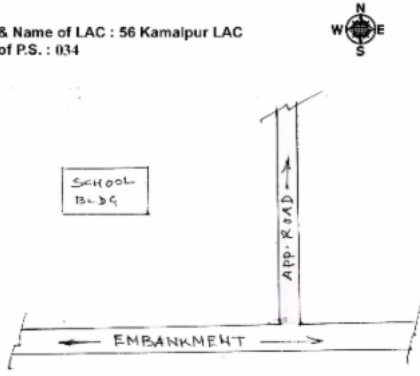

Nazri Naksha

Google Map View

No. & Name of LAC : 56 Kamalpur LAC
No. of P.S. : 034