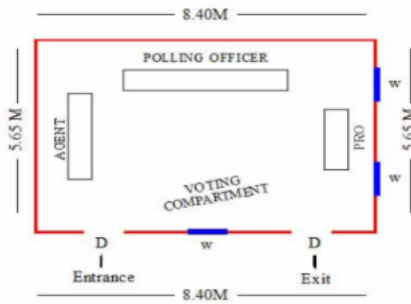

Cad View

Key MAP View

No. & Name of LAC : 56 Kamalpur LAC
No. of P.S. : 34