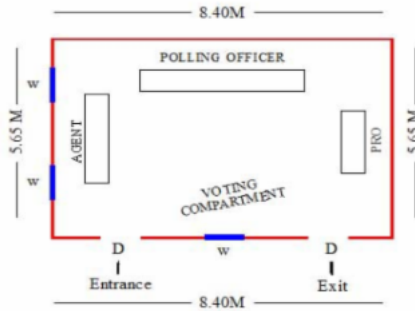

Cad View

Key MAP View

No. & Name of LAC : 56 Kamalpur LAC
No. of P.S. : 35