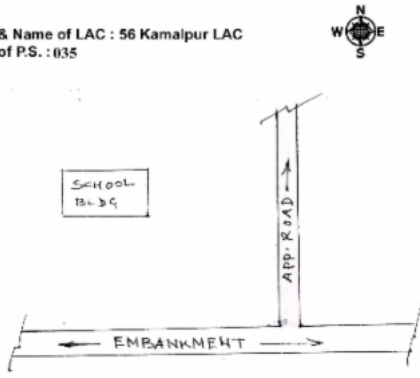

Nazri Naksha

Google Map View

No. & Name of LAC : 56 Kamalpur LAC
No. of P.S. : 035