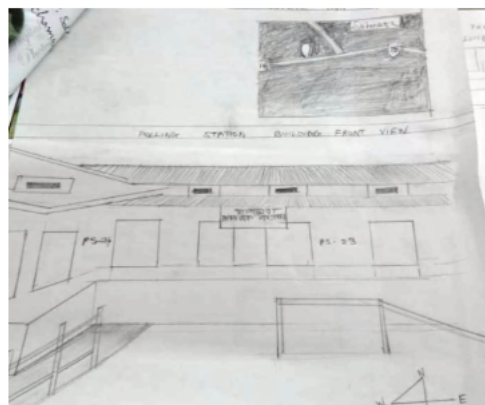

Nazri Naksha

Polling Station Building Front View