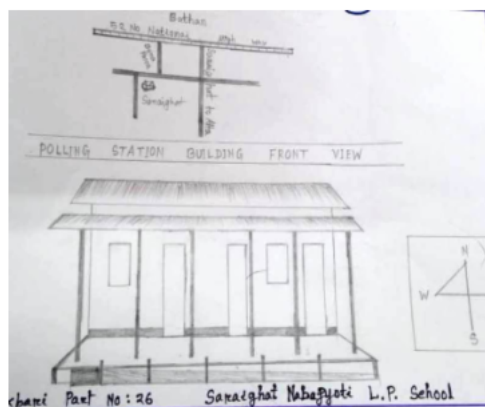

Nazri Naksha

Google Map View