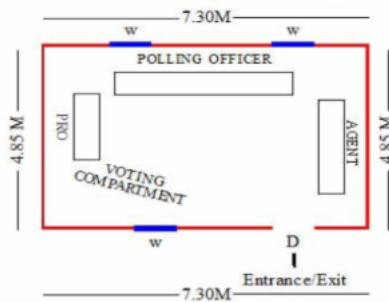

Cad View

Key MAP View

No. & Name of LAC : 56 Kamalpur LAC
No. of P.S. : 171