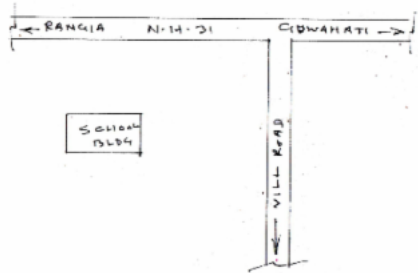

Nazri Naksha

Google Map View

No. & Name of the LAC : 56 Kamalpur LAC
No. of P.S. : 171