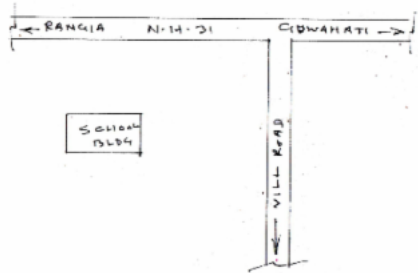

Nazri Naksha

Google Map View

No. & Name of the LAC : 56 Kamalpur LAC
No. of P.S. : 172