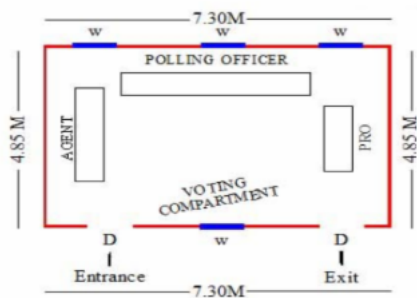

Cad View

Key MAP View

No. & Name of LAC : 56 Kamalpur LAC
No. of P.S. : 172