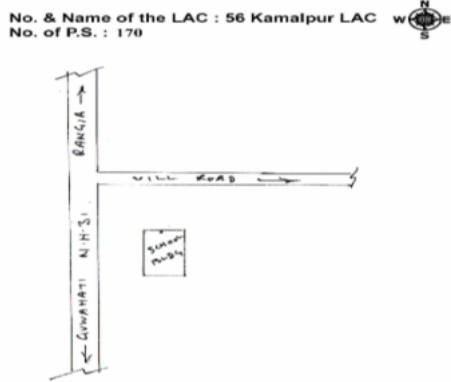

Nazri Naksha

Google Map View