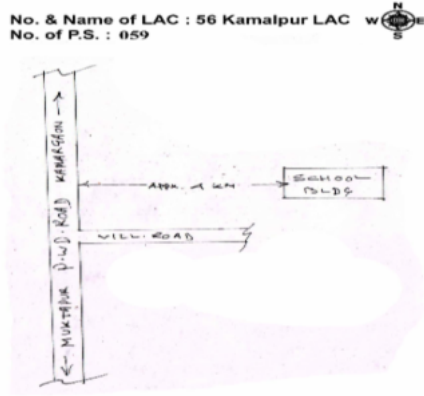

Nazri Naksha

Google Map View