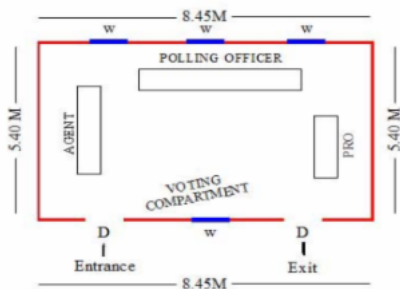

Cad View

Key MAP View

No. & Name of LAC : 56 Kamalpur LAC
No. of P.S. : 164