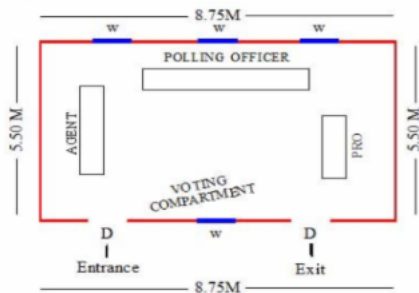

Cad View

Key MAP View

No. & Name of LAC : 56 Kamalpur LAC
No. of P.S. : 163