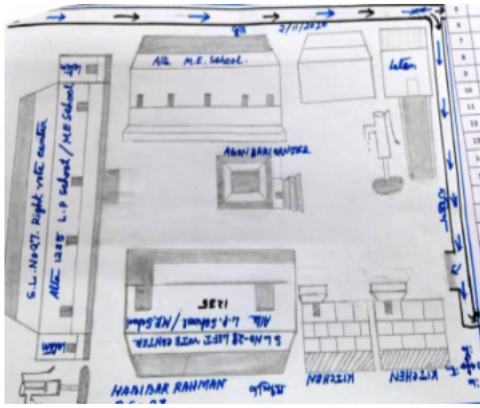

Nazri Naksha

Google Map View