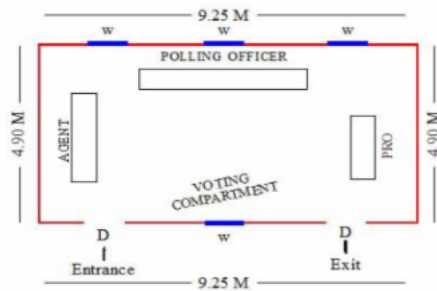

Cad View

Key MAP View

No. & Name of LAC : 56 Kamalpur LAC
No. of P.S. : 152