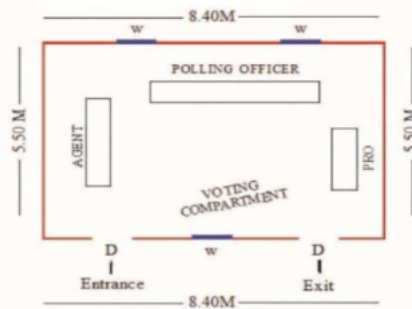

Cad View

Key MAP View

No. & Name of LAC : 56 Kamalpur LAC
No. of P.S. : 147