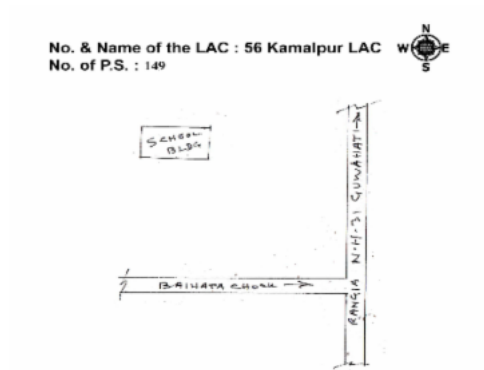

Nazri Naksha

Google Map View