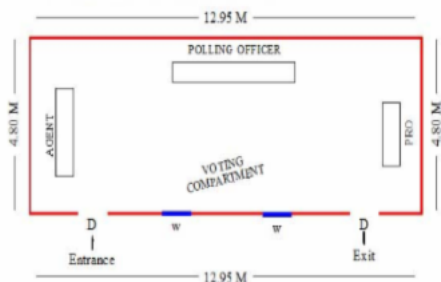

Cad View

Key MAP View

No. & Name of LAC : 56 Kamalpur LAC
No. of P.S. : 155

No. & Name of the LAC : 56 Kamalpur LAC
No. of P.S. : 155