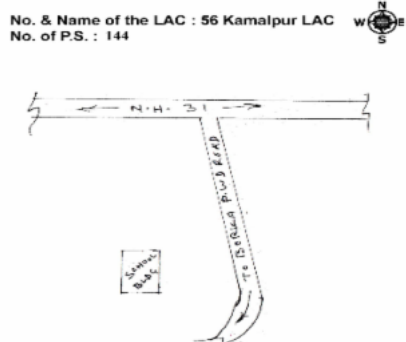

Nazri Naksha

Google Map View