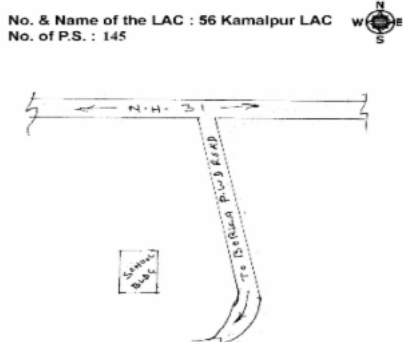

Nazri Naksha

Google Map View