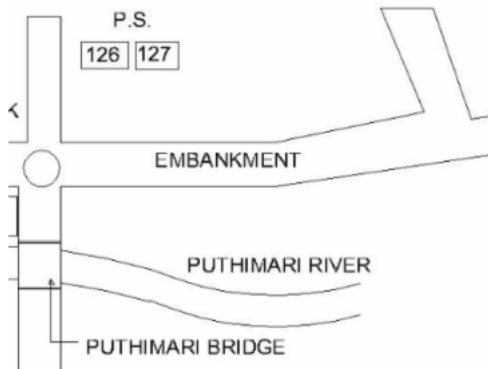

Nazri Naksha

Google Map View