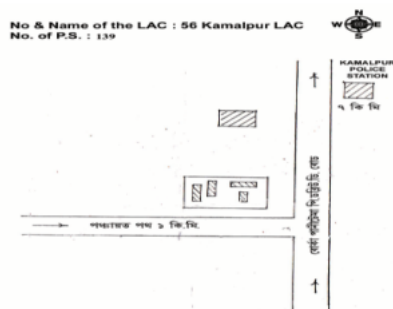

Nazri Naksha

Google Map View