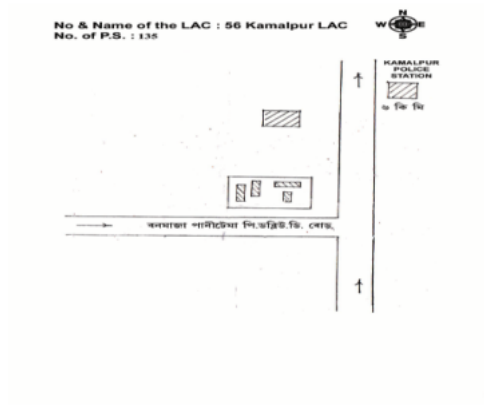

Nazri Naksha

Google Map View