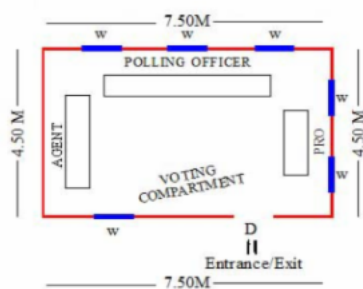

Cad View

Key MAP View

No. & Name of LAC : 56 Kamalpur LAC
No. of P.S. : 67