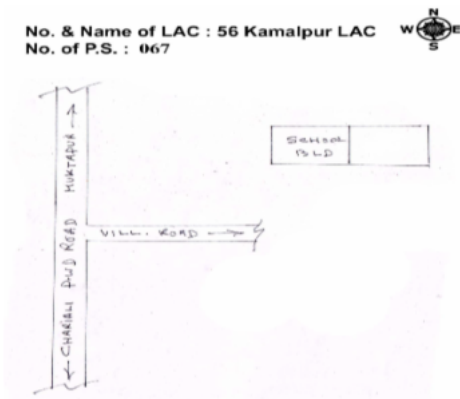

Nazri Naksha

Google Map View

No. & Name of LAC : 56 Kamalpur LAC
No. of P.S. : 067