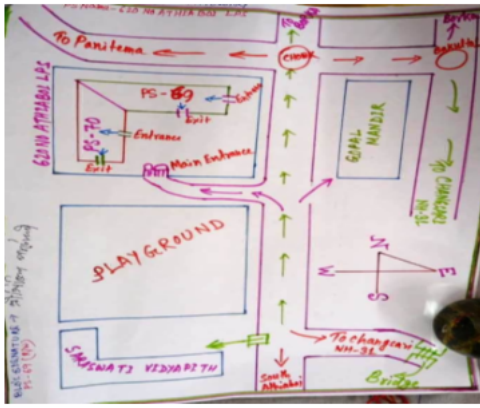

Polling Station Building Front View

Nazri Naksha