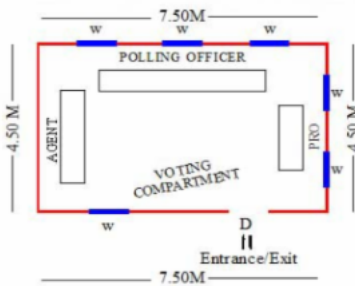

Cad View

Key MAP View

No. & Name of LAC : 56 Kamalpur LAC
No. of P.S. : 66