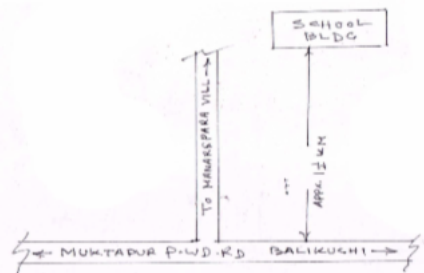

Nazri Naksha

Google Map View

No. & Name of LAC : 56 Kamalpur LAC
No. of P.S. : 077