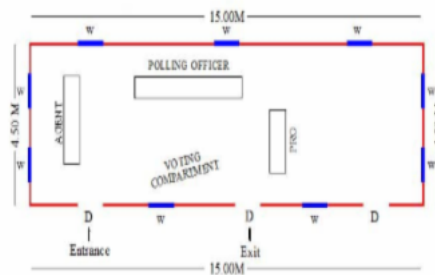

Cad View

Key MAP View

No. & Name of LAC : 56 Kamalpur LAC
No. of P.S. : 77