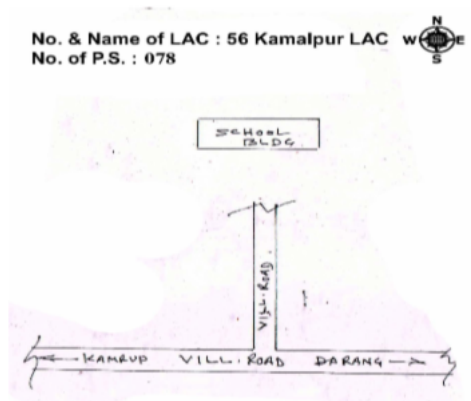

Nazri Naksha

Google Map View