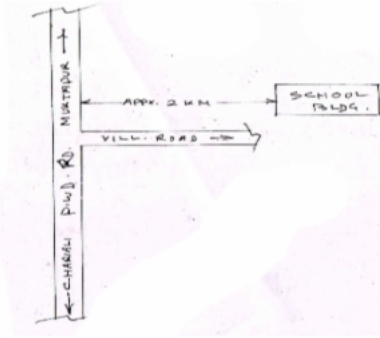

Nazri Naksha

Google Map View

No. & Name of LAC : 56 Kamalpur LAC
No. of P.S. : 070