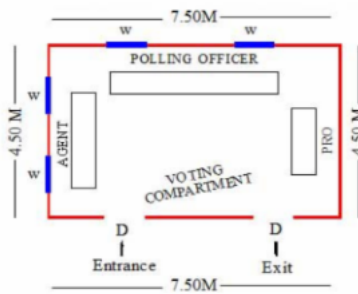

Cad View

Key MAP View

No. & Name of LAC : 56 Kamalpur LAC
No. of P.S. : 70