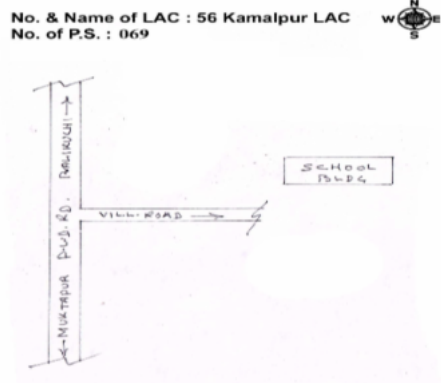

Nazri Naksha

Google Map View