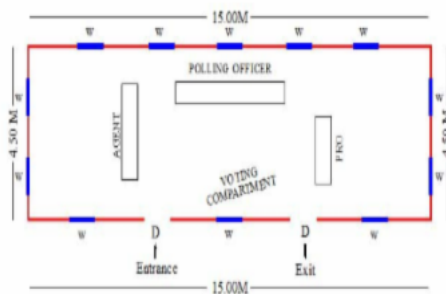

Cad View

Key MAP View

No. & Name of LAC : 56 Kamalpur LAC
No. of P.S. : 69