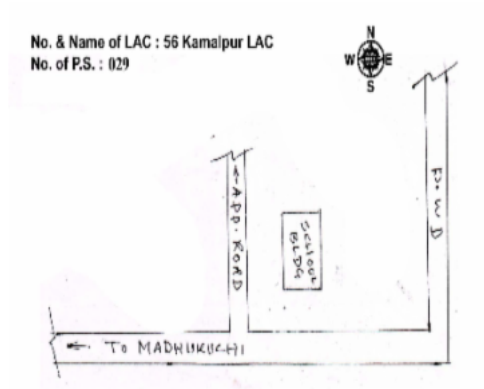

Nazri Naksha

Google Map View