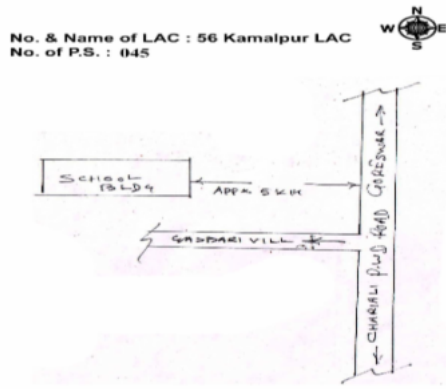

Nazri Naksha

Google Map View