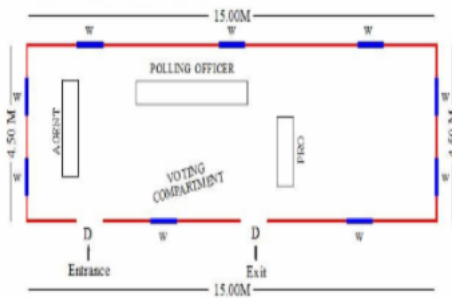

Cad View

Key MAP View

No. & Name of LAC : 56 Kamalpur LAC
No. of P.S. : 61