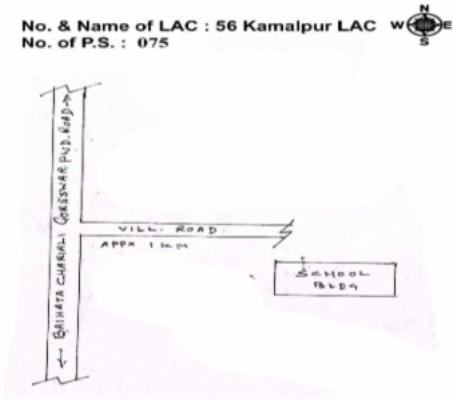

Nazri Naksha

Google Map View

No. & Name of LAC : 56 Kamalpur LAC
No. of P.S. : 075