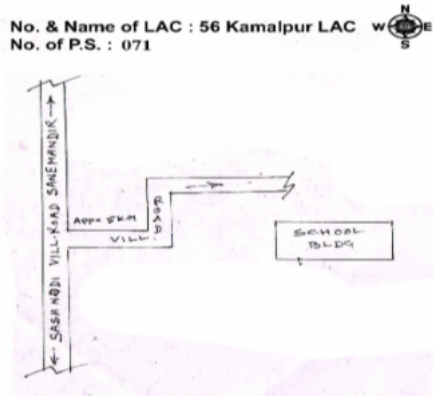

Nazri Naksha

Google Map View

No. & Name of LAC : 56 Kamalpur LAC
No. of P.S. : 071