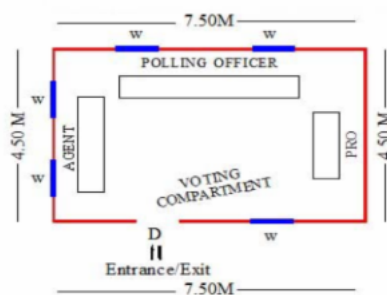

Cad View

Key MAP View

No. & Name of LAC : 56 Kamalpur LAC
No. of P.S. : 71