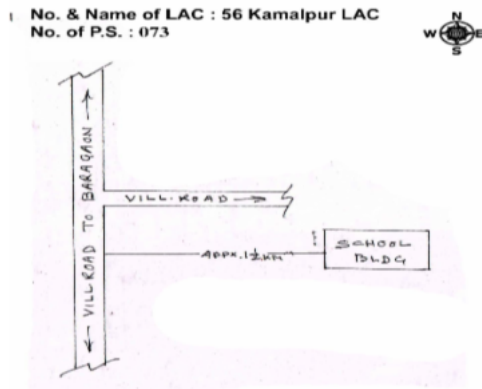

Nazri Naksha

Google Map View