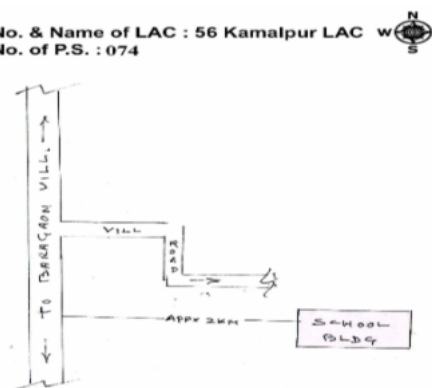

No. & Name of LAC : 56 Kamalpur LAC
No. of P.S. : 074