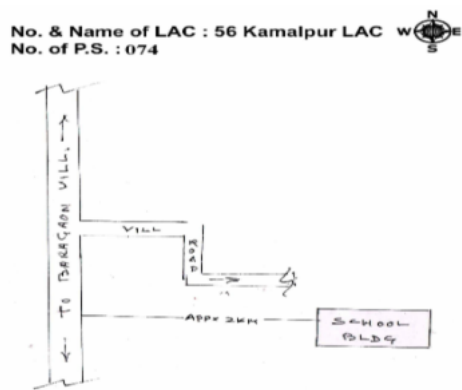

Nazri Naksha

Google Map View