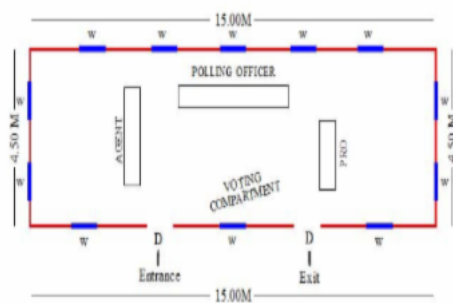

Cad View

Key MAP View

No. & Name of LAC : 56 Kamalpur LAC
No. of P.S. : 74