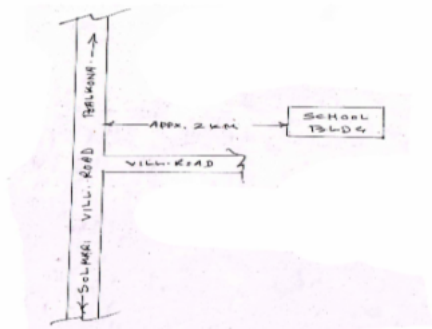

Nazri Naksha

Google Map View

No. & Name of LAC : 56 Kamalpur LAC
No. of P.S. : 079