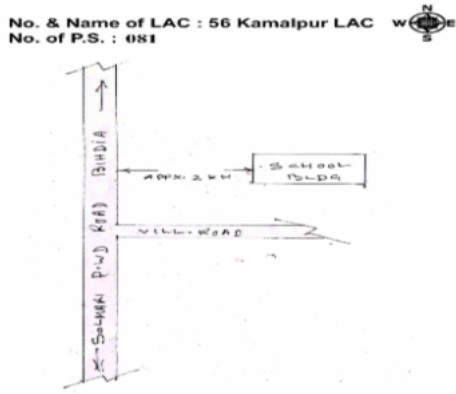

Nazri Naksha

Google Map View