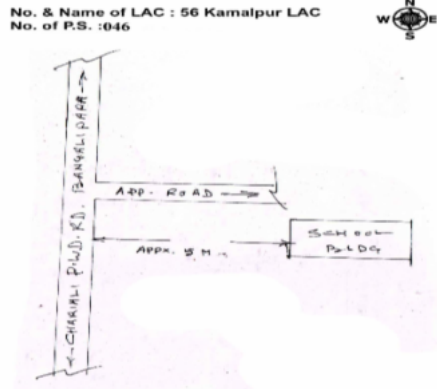

Nazri Naksha

Google Map View