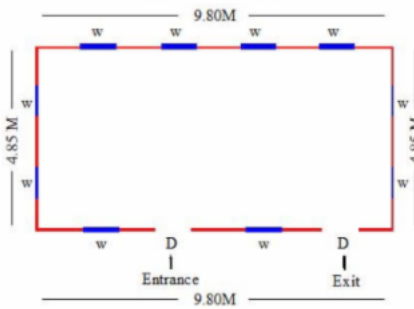

Cad View

Key MAP View

No. & Name of LAC : 56 Kamalpur LAC
No. of P.S. : 17