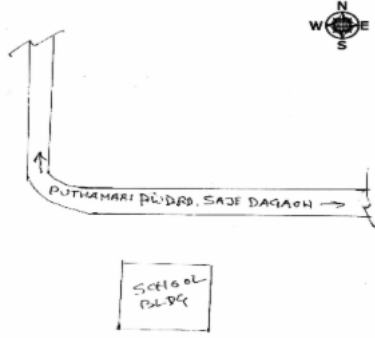

Nazri Naksha

Google Map View

No. & Name of LAC : 56 Kamalpur LAC
No. of P.S. : 017