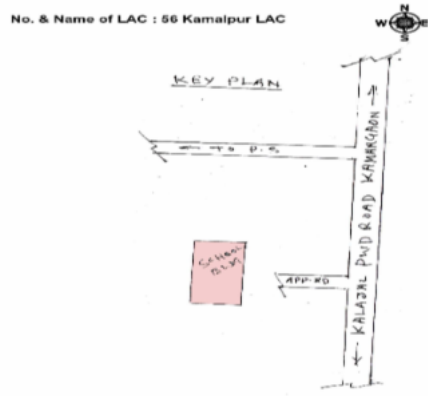

Nazri Naksha

Google Map View