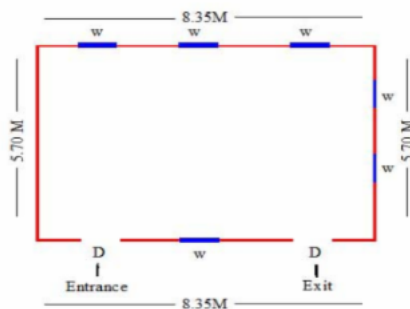

Cad View

Key MAP View

No. & Name of LAC : 56 Kamalpur LAC
No. of P.S. : 15