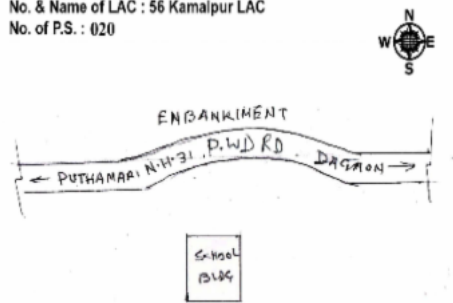

Nazri Naksha

Google Map View

No. & Name of LAC : 56 Kamalpur LAC
No. of P.S. : 020