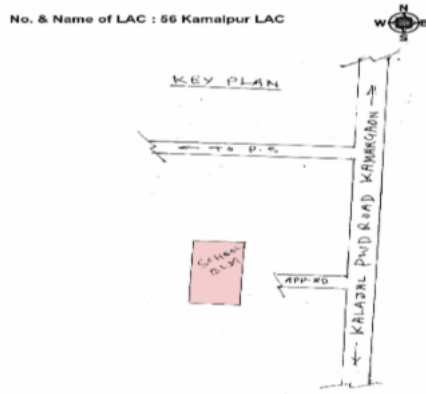

Nazri Naksha

Google Map View