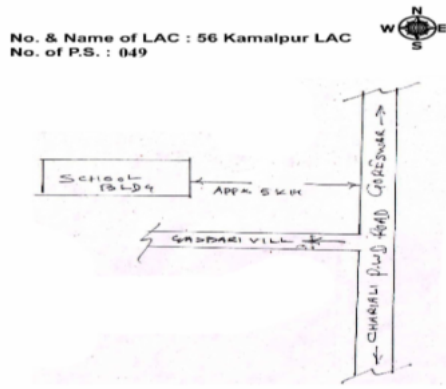

Nazri Naksha

Google Map View