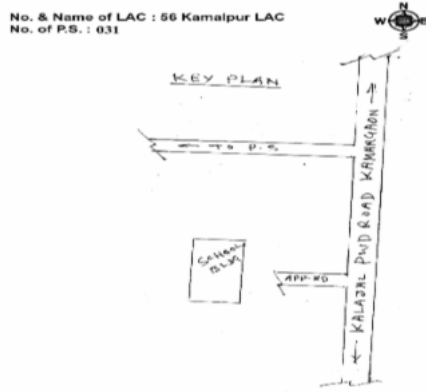

Nazri Naksha

Google Map View